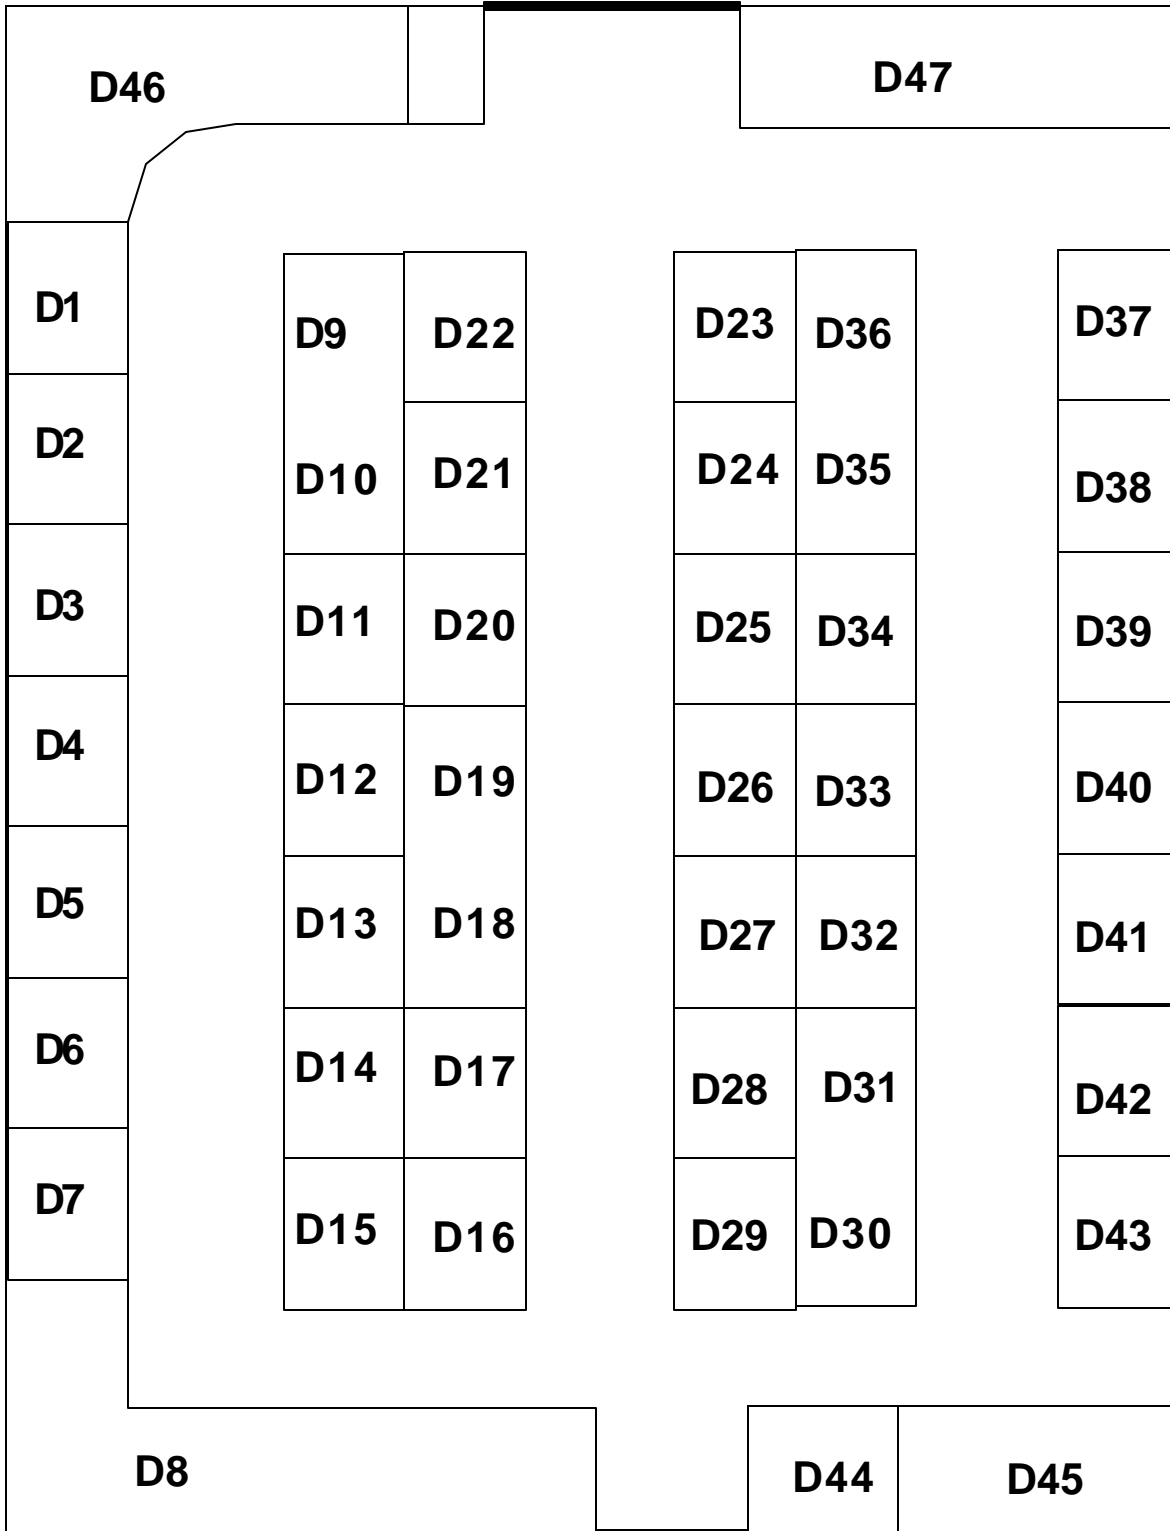

Building A

Building B

Building C

C1				C14	
C2		C27	C28	C29	C15
C3		C32	C31	C30	C16
C4					C17
C5		C33	C34	C35	C18
C6		C38	C37	C36	C19
C7					C20
C8					C21
C9		C39	C40	C41	C22
C10		C44	C43	C42	C23
C11					C24
C12		C45	C46	C47	C25
C13		C50	C49	C48	C26
Bleachers			C51	C52	Bleachers

Building D

To Building E

Building E

To Office and VE Testing

To Building D

Catawba Valley Hamfest and Computer Fair

~~April 15th, 2000~~